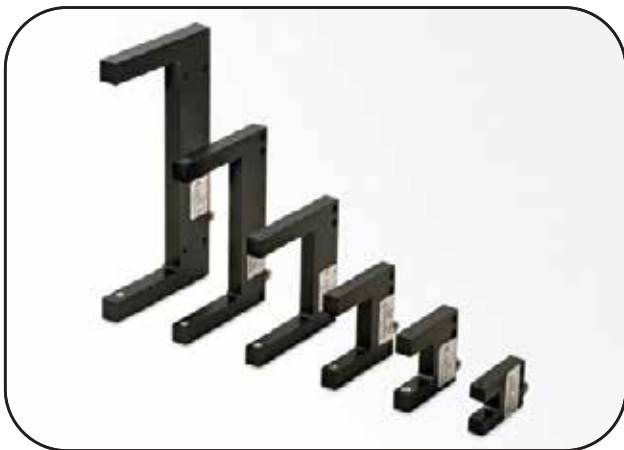

FORK SENSORS
(FESTO, SICK, KEYENCE,
BOUMER ETC)