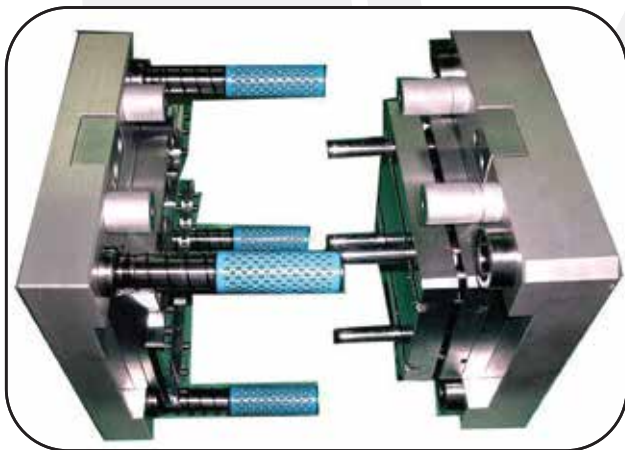

Our services include fabrication, welding, hard chrome plating, anodizing, ENP, blackening, yellow passivation, buffing, and more, ensuring high-quality finishing solutions.

With a focus on precision, innovation, and customer satisfaction, we deliver reliable products and services to meet industrial needs.

OUR PRODUCTS

ALL TYPES OF MACHINE PARTS/SPM PARTS (LATHE JOB MILLING CNC AND VMC JOB WORK)

ALL TYPES OF GEARS CUTTING JOB WORK

PUNCHING DIES/BLANKING DIES

INJECTION MOULDING DIES

OUR PRODUCTS

PLAIN SS AND MS ROLLER