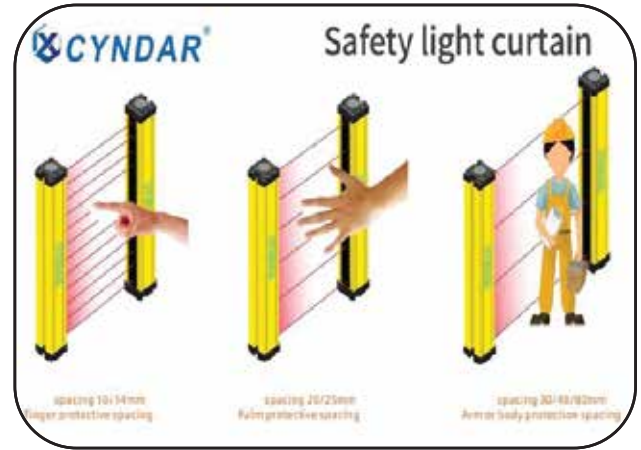

SEAFY LIGHT CURTAIN SENSORS
(PILZ , SICK, KEYENCE,
SCHMERSAL ETC)