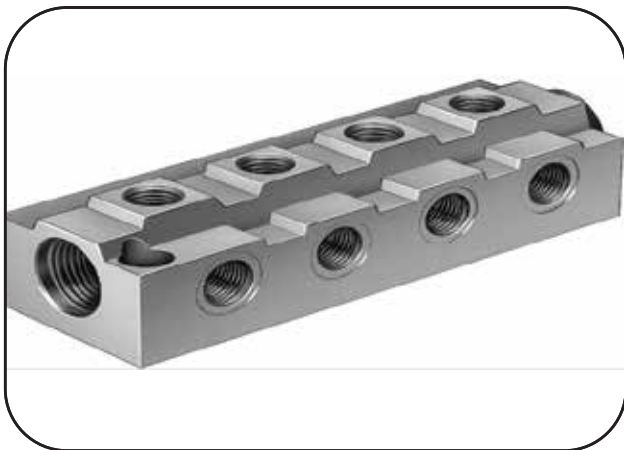

ALL TYPES FITTING
(FESTO /SMC/JANATICS)

ALL TYPE SS FITTINGS
(FESTO /SMC/JANATICS)

ALL TYPE SS VALVE BANK AND VALVES
(FESTO /SMC/JANATICS)

WE SUPPLY

FRL UNIT
(FESTO /SMC/JANATICS)

PRESSURE GAUGE
(FESTO /SMC/JANATICS)