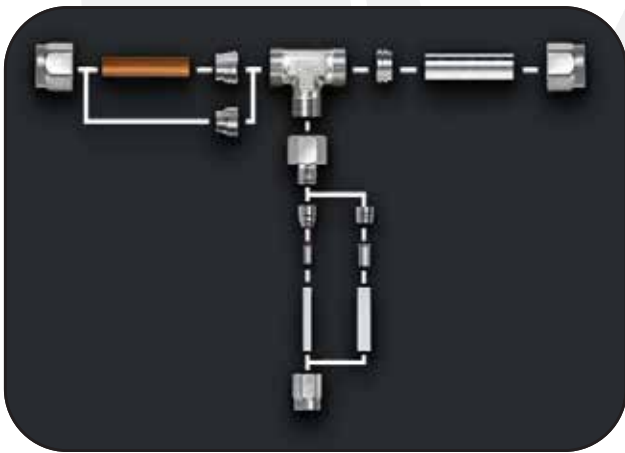

WE SUPPLY

ALL TYPES OF AL-CONVEYOR
PROFILES

WE SUPPLY

OTHER MECHANICAL COMPONENT SUPPLY

RAIL AND BLOCK

CAM FOLLOWERS

LINEAR BUSHING

**STAINLESS STEEL BALL SCREW
WITH BEARING**

We SUPPLY

ALL TYPES OF BEARING

CROUZET ELEMENT

SERTO FITTING

FLEXIBLE HOSE PIPE

WE SUPPLY

ALL TYPES OF SS MANUAL AND
DIAGHPHRAM VALVES

SS BALL VALVES