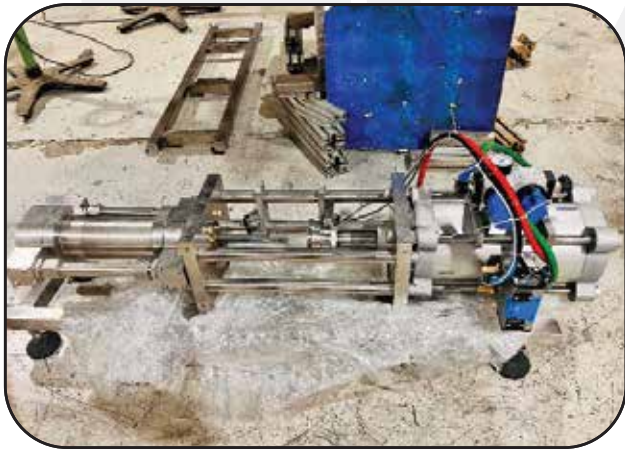

DIP TUBE

DRUG CHARGING BOWL

OUR PRODUCTS

MIXING VESSEL UPTO 500 LTR

TRAY SHAKER MACHINE

TRANSFER PUMP

TRAY LOADING MACHINE

OUR PRODUCTS