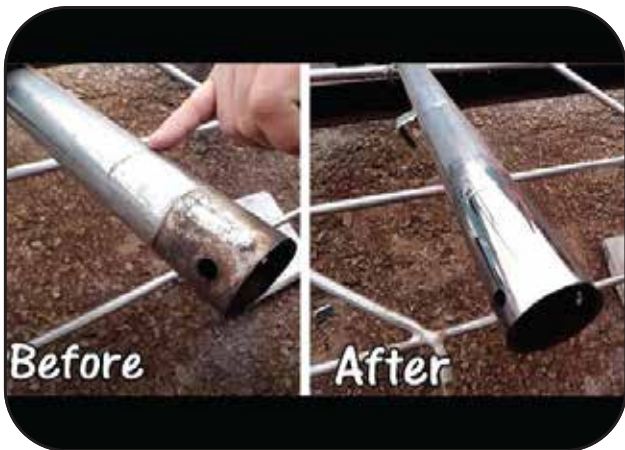

ARC AND MIG WELDING

ALL TYPE OF
SS FABRICATION WORKS

OUR SERVICES

BLACK PASIVATION (MILD STEEL)

ZINK PASIVATION (MILD STEEL)

BUFFING (STAINLESS STEEL)

POWDER COATING (MILD STEEL)

Contact Us